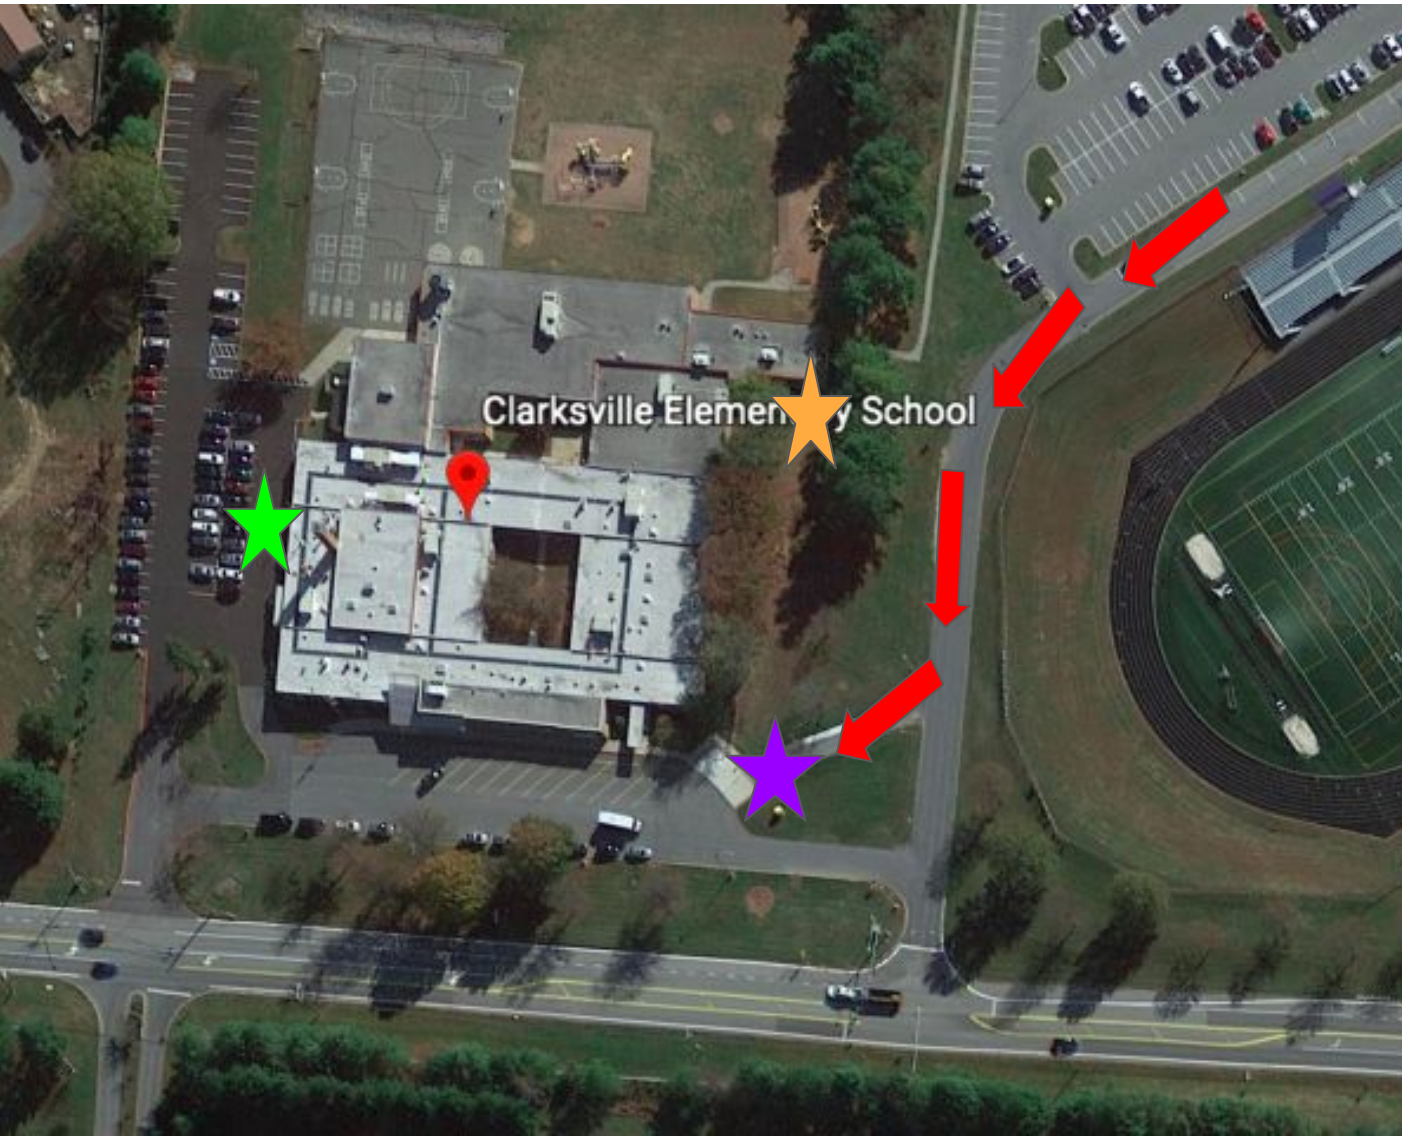

CES Transportation Routes

Clarksville Elementary School

★ Car Rider drop off spot for grades K, 1, & 5

★ Walker Door

★ Car Rider drop off spot for grades 2, 3, & 4

Walker & Car Rider Locations

Walkers - door to CES near the portables

RHHS Side - K, 1st and 5th grade students; picking up or dropping off here means you enter the loop through River Hill's drive and come around to CES. This is near the portables.

Staff Parking Lot Side - 2nd, 3rd, and 4th grade students (cemetery side)

If you have 2 students attending CES in different grades, your drop off/pick up location will be your **youngest** child's designated area.