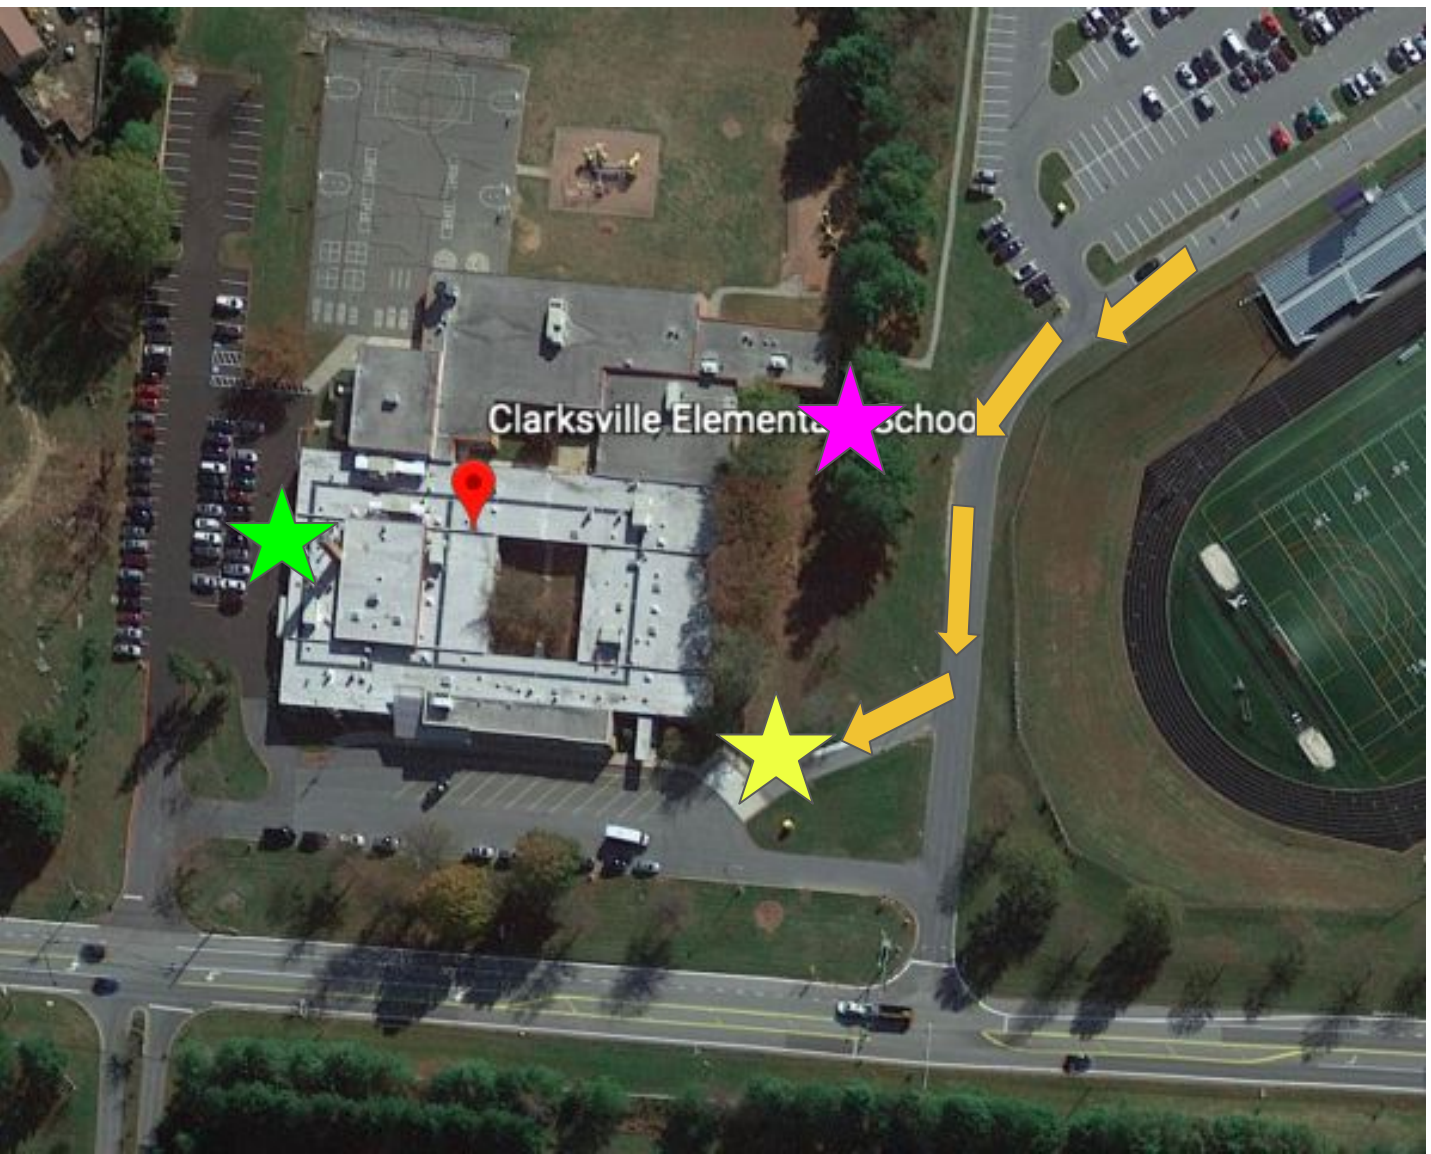

# CES Transportation Routes

Clarksville Elementary School

★ Car Rider  
Drop off spot  
for K, 1st, 4th,  
& 5th

★ Walker Door

★ Car Rider  
Drop off spot  
for 2nd & 3rd

# Walker & Car Rider Locations

**Walkers** - door to CES near the portables

**RHHS Side** - K, 1st, 4th, & 5th grade students; picking up or dropping off here means you enter the loop through River Hill's drive and come around to CES. This is near the portables.

**Staff Parking Lot Side** - 2nd & 3rd grade students (cemetery side)

Note: If you have 2 students attending CES in different grades, your drop off/pick up location will be your **youngest** child's designated area.